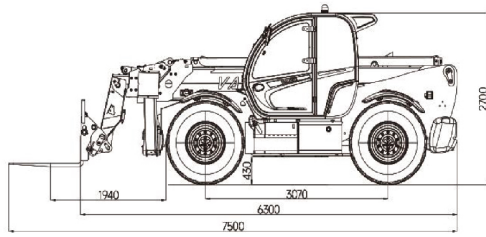

JEVEDA

TELEHANDLER JT1840

Capability			
Max Capacity	4000kg /8818 lb		
Max Lifting Height	17.6 m/57.74ft		
Max Outreach	13.1m/42.98ft		
Breakout Force with Bucket	7500 daN/168611bf		
Lift Capacity at Maximum height	2500 kg/ 5512 lb		
Lift Capacity at Maximum reach	750 kg /1653 lb		
Dimension			
Overall Length to Carriage	6.3 m/20.67 ft		
Overall Width	2.42 m/7.94 ft		
Overall Height	2.7 m/8.86 ft		
Wheelbase	3.07m/10.07ft		
Front Track	1.96 m/6.43 ft		
Ground Clearance	0.43 m /16.93 inch		
Tilt Angle of frame(L&R)	±9°		
Turning radius	4.2 m/13.78 ft		
Tyre	440/80R24		
Performance			
Lifting	7.5s - 17.5s		
Lowering	13.5s - 23.5s		
Extension	12.5s -22.5s		
Retraction	8s - 18s		
Engine			
Engine Brand	Cummins	Perkins	Yuchai
Engine Model	QSB3.9-C110	904J-E36TA	YCF36100-S500
Capacity of cylinders	3.9 L(238 cid)	3.62L(221cid)	3.62L(221cid)
Cooling Method	Water Cooling	Water Cooling	Water Cooling
Max Power	81kw/2200r(109hp/2200r)	74.4kw/2400r (100hp/2400r)	74kw/2200r(99 hp/2200r)
Max Torque	480 Nm(354 lb-ft)	430 Nm(317 lb-ft)	420 Nm(310 lb-ft)
Traction Force	70.5 KN	70.5 KN	70.5 KN
Transmission			
Travel Speed	0-30km/h/0-19 mph		
Gradeability	30°		
Drive Mode	4WD		
Number of Gears (forward/reverse)	2/2		
Parking Brake	Automatic parking		
Service Brake	Wet Brake		
Tank			
Fuel Tank	140 L/37.0 US gal		
Hydraulic Oil	180 L/47.6 US gal		
Fork			
Forks Length/ Width/ Section	1200x150x50 mm/ 147.24"x5.91"x1.97"		
Tilt-Up Angle	16°		
Tilt-Down Angle	117°		
Weight			
Machine Weight (with forks)	12600kg / 27778lb		