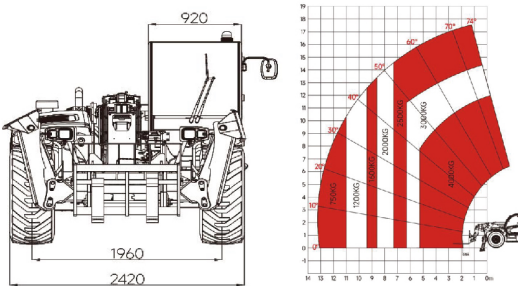

JEVEDA

TELEHANDLER JT1840

Capability			
Max Capacity	4000kg /8818 lb		
Max Lifting Height	17.6 m/57.74ft		
Max Outreach	13.1m/42.98ft		
Breakout Force with Bucket	7500 daN/168611bf		
Lift Capacity at Maximum height	2500 kg/ 5512 lb		
Lift Capacity at Maximum reach	750 kg /1653 lb		
Dimension			
Overall Length to Carriage	6.3 m/20.67 ft		
Overall Width	2.42 m/7.94 ft		
Overall Height	2.7 m/8.86 ft		
Wheelbase	3.07m/10.07ft		
Front Track	1.96 m/6.43 ft		
Ground Clearance	0.43 m /16.93 inch		
Tilt Angle of frame(L&R)	±9°		
Turning radius	4.2 m/13.78 ft		
Tyre	440/80R24		
Performance			
Lifting	7.5s - 17.5s		
Lowering	13.5s - 23.5s		
Extension	12.5s -22.5s		
Retraction	8s - 18s		
Engine			
Engine Brand	Cummins	Perkins	Yuchai
Engine Model	QSB3.9-C110	904J-E36TA	YCF36100-S500
Capacity of cylinders	3.9 L(238 cid)	3.62L(221cid)	3.62L(221cid)
Cooling Method	Water Cooling	Water Cooling	Water Cooling
Max Power	81kw/2200r(109hp/2200r)	74.4kw/2400r (100hp/2400r)	74kw/2200r(99 hp/2200r)
Max Torque	480 Nm(354 lb-ft)	430 Nm(317 lb-ft)	420 Nm(310 lb-ft)
Traction Force	70.5 KN	70.5 KN	70.5 KN
Transmission			
Travel Speed	0-30km/h/0-19 mph		
Gradeability	30°		
Drive Mode	4WD		
Number of Gears (forward/reverse)	2/2		
Parking Brake	Automatic parking		
Service Brake	Wet Brake		
Tank			
Fuel Tank	140 L/37.0 US gal		
Hydraulic Oil	180 L/47.6 US gal		
Fork			
Forks Length/ Width/ Section	1200x150x50 mm/ 147.24"x5.91"x1.97"		
Tilt-Up Angle	16°		
Tilt-Down Angle	117°		
Weight			
Machine Weight (with forks)	12600kg / 27778lb		